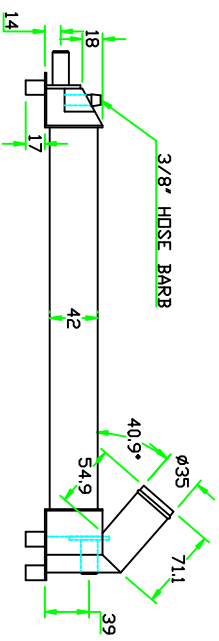

Outlets

Info@pwr.com.au www.pwr.com.au

Description: Porsche GT3 LHS Radiator

Material: Aluminium Finish: Polish

Scale: NTS Drawn by: D.Hunter

Date: 13-2-07

Dwg Number: 5761

Customer signature:

This Drawing Remains The Intellectual Property Of PWR Performance Products