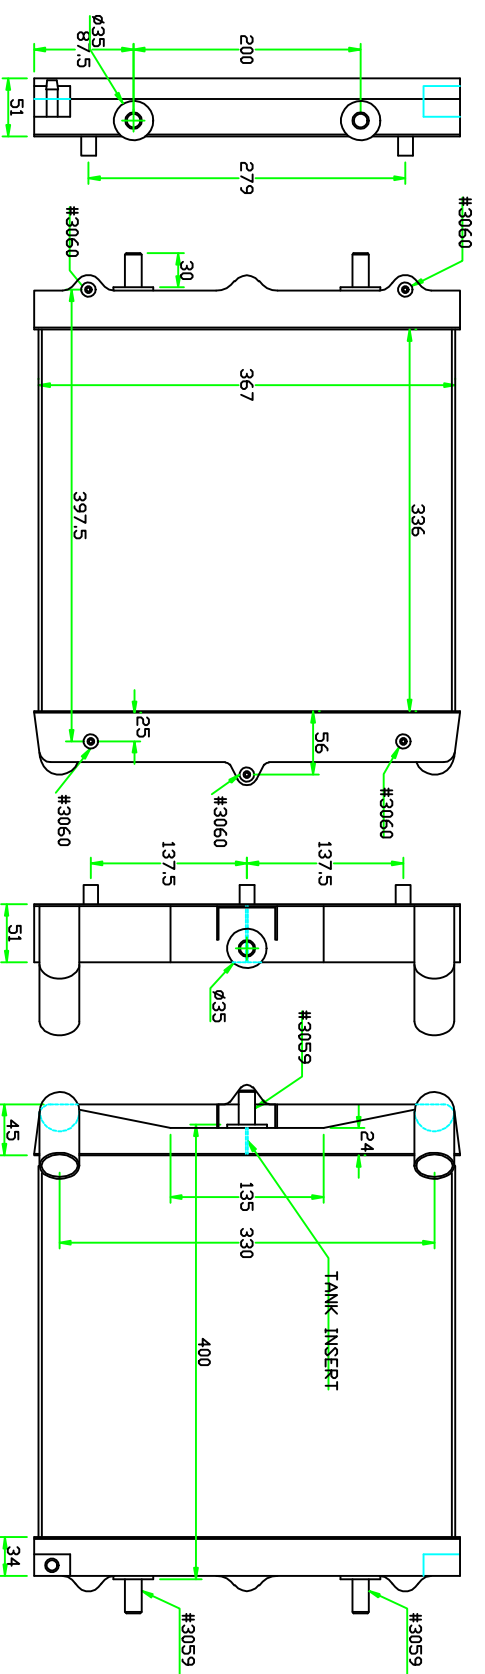

Outlets

Info@pwr.com.au www.pwr.com.au

Description: Porsche GT3 LHS Radiator

Material: Aluminium Finish: Polish

Scale: NTS Drawn by: D.Hunter

Date: 13-2-07

Dwg Number: 5761

Customer signature:

This Drawing Remains The Intellectual Property Of PWR Performance Products